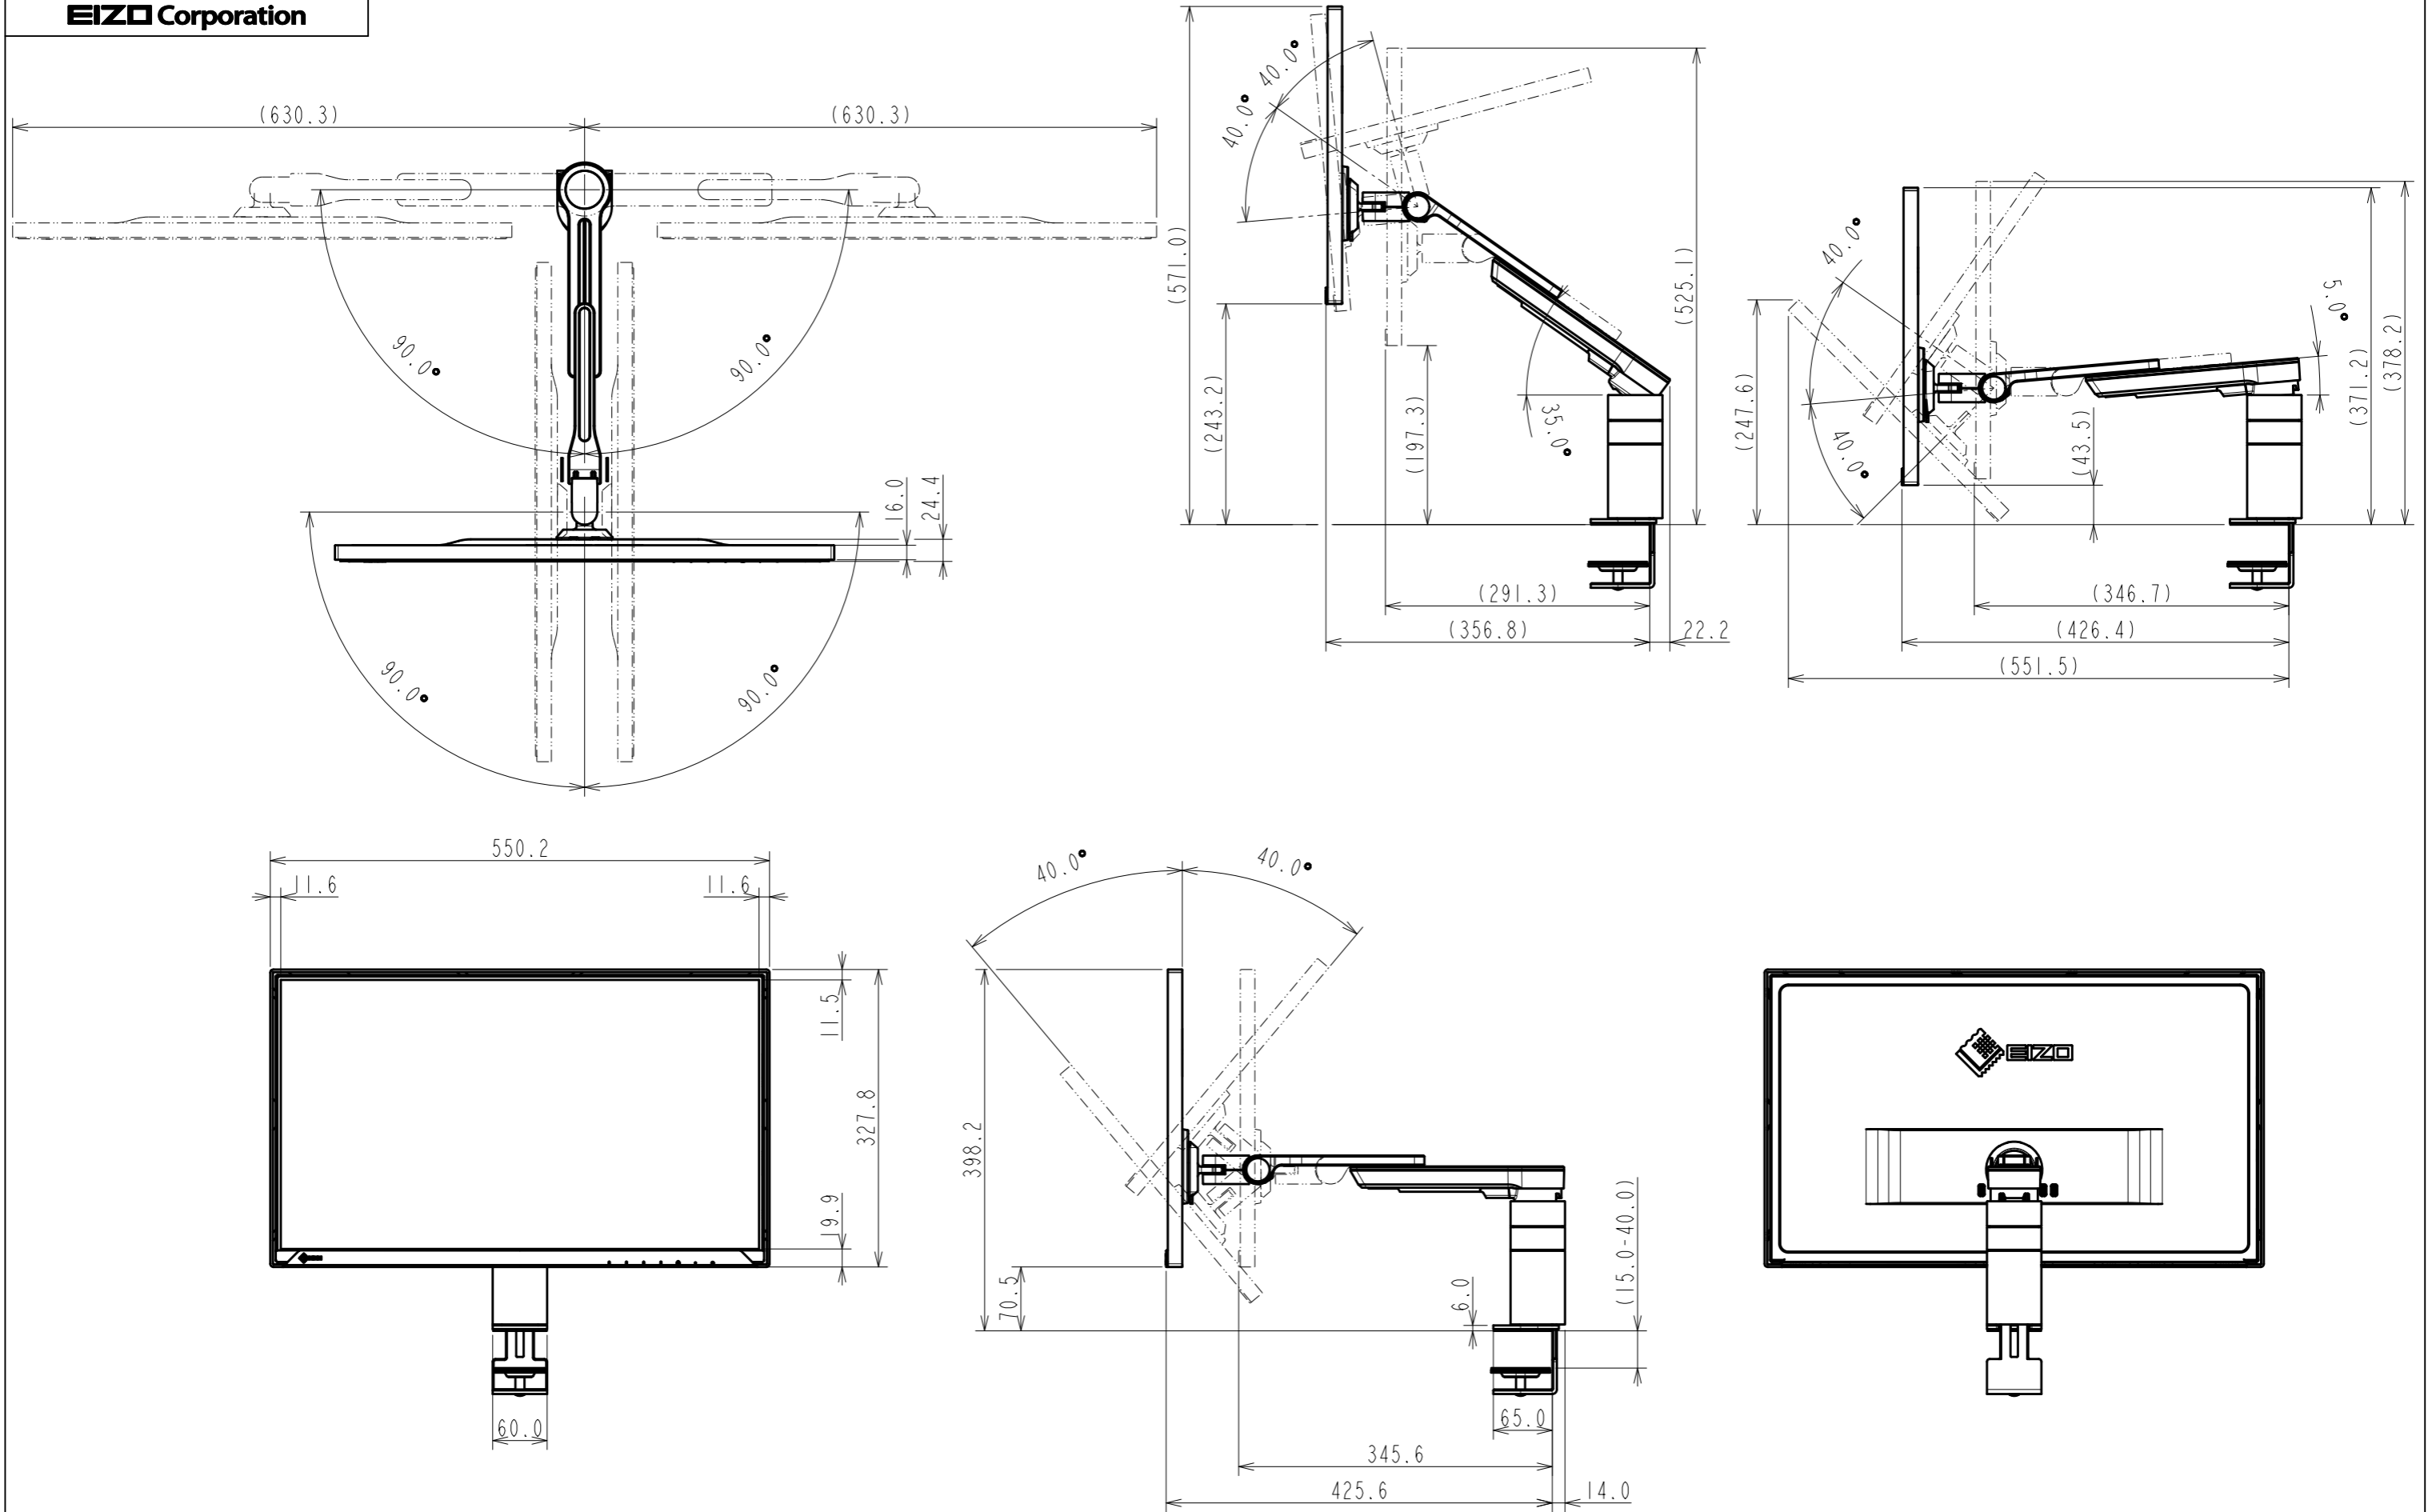

OUTLINE DIMENSIONS

MODEL FlexScan FLT

UNIT mm

EIZO Corporation

OUTLINE DIMENSIONS

MODEL FlexScan FLT

UNIT mm

EIZO Corporation

4xM4(Max Depth 14.8mm)