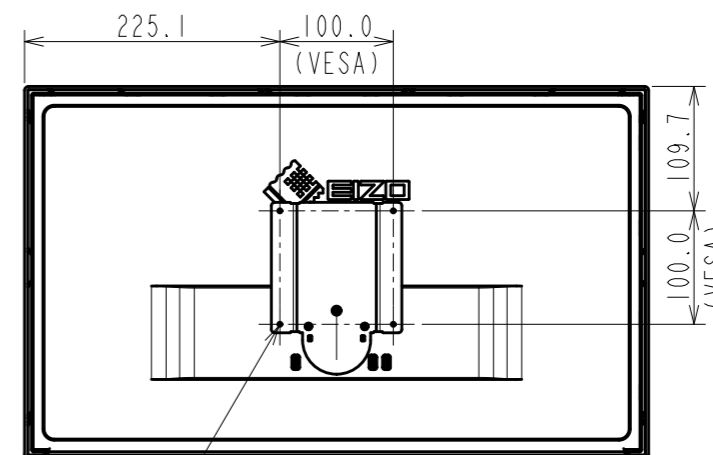

OUTLINE DIMENSIONS

MODEL FlexScan FLT

UNIT mm

EIZO Corporation

OUTLINE DIMENSIONS

MODEL FlexScan FLT

UNIT mm

EIZO Corporation

4xM4(Max Depth 14.8mm)